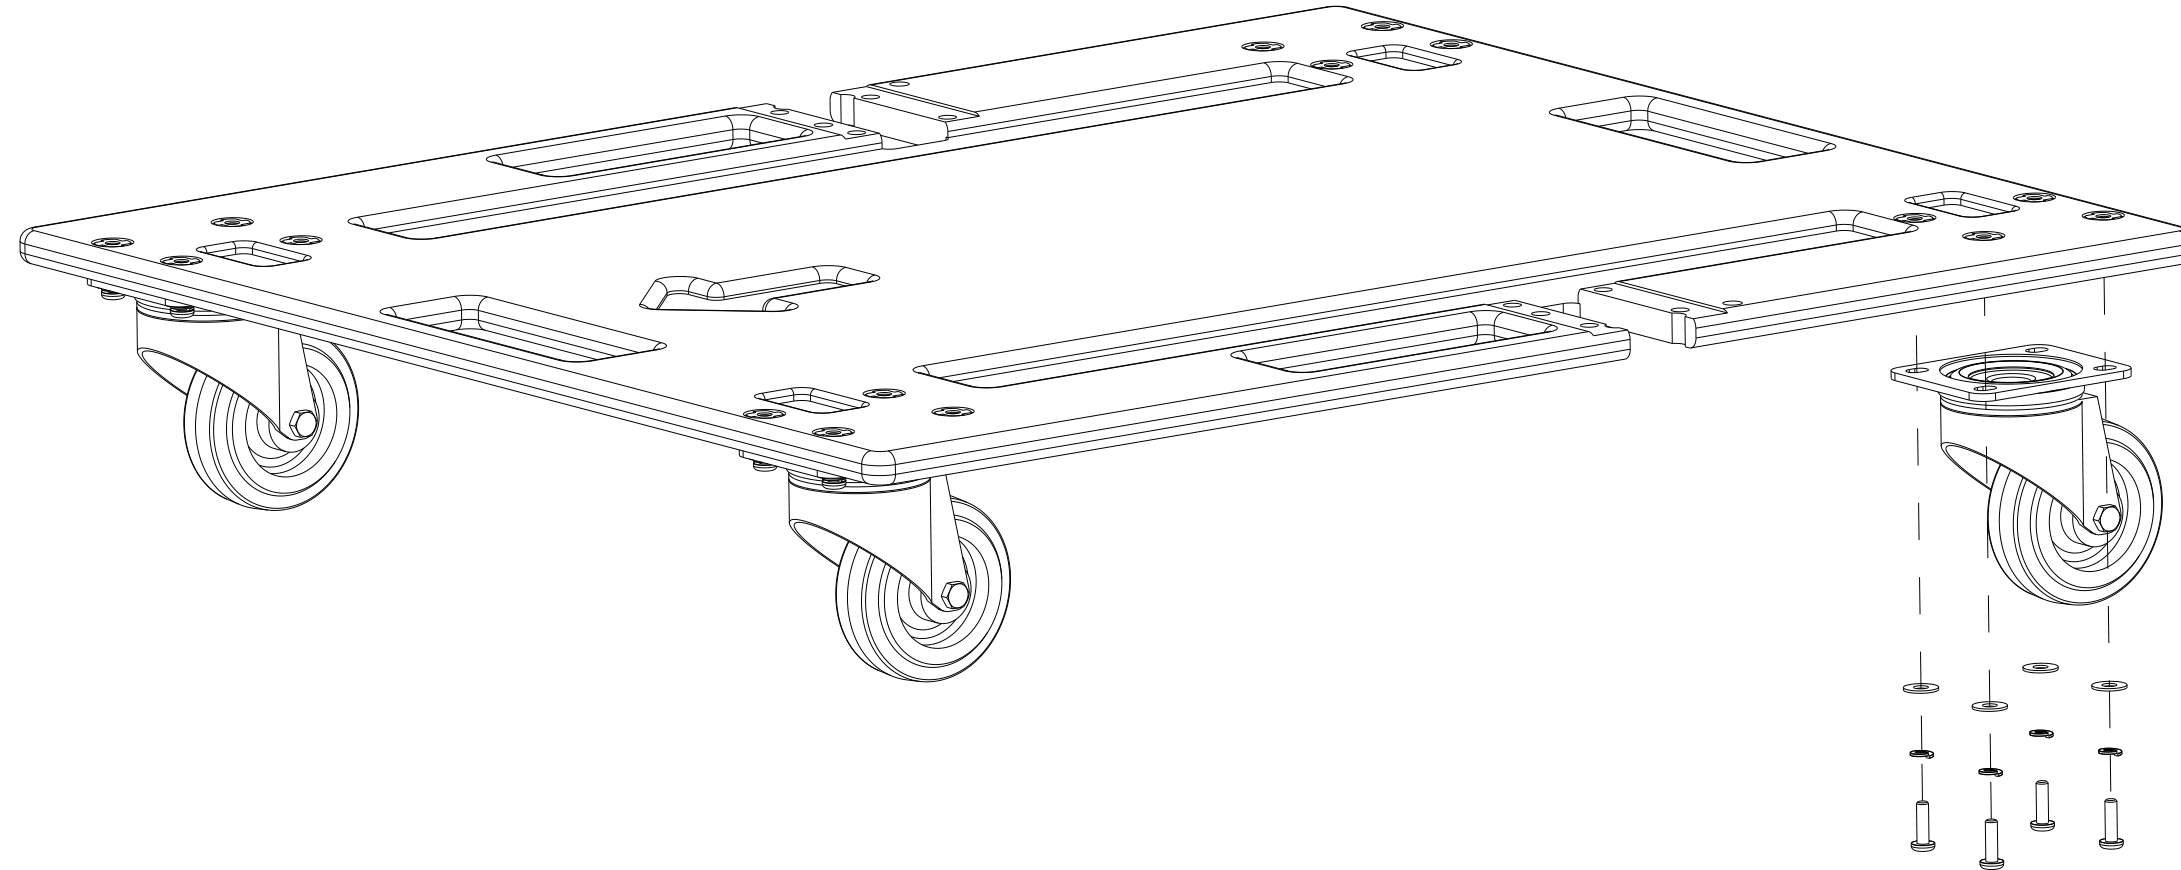

1

2

3

4

5

6

REV	DESCRIPTION
A	

 LOUD Technologies Inc. ONE MAIN STREET, WHITINSVILLE, MA 01588 USA		
TITLE: CASTER PLT SB1001		
B	SHEET 1 OF 1	SCALE: 0.250
DRAWING NUMBER: 2035281		REVISION: A
6 PRO ENGINEER		