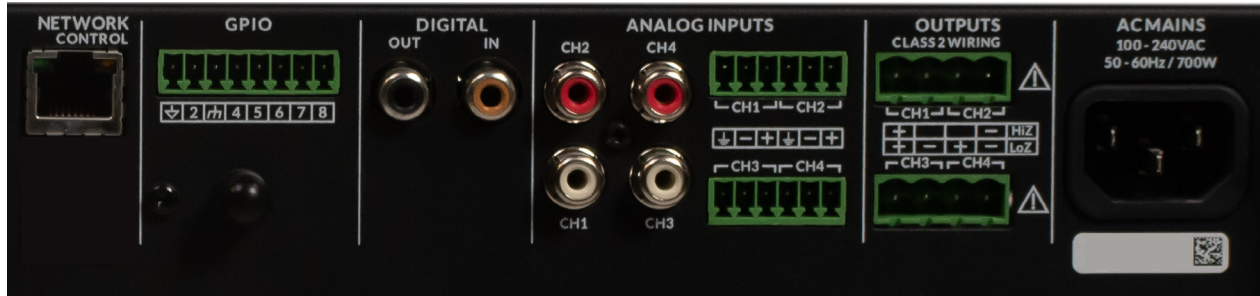

SPECIFICATIONS

Channels	4
Output power @ 2.7ohms	4 x 1200W*
Output power @ 4ohms	4 x 800W 2 X 2500W (BTL)*
Output Power @ 8ohms	4 x 400W
Output Power 70V	2 x 1200W (BTL)
Output Power 100V	2 x 1500W (BTL)
Total System Power	3200W/5000W*
Power Consumption	700W
Dimensions	3.5 x 17.35 x 12.60 in (88 x 440 x 320 mm)
Weight	16.1 lbs (7.3 kg)
Output Circuitry	UMAC™ Class D - full bandwidth PWM modulator with ultra-low distortion
Output Voltage	85 Vp / 170 Vpp (unloaded) // Bridged 170 Vp / 340 Vpp (unloaded)
Signal To Noise-Ratio	> 108 dB (A-weighted, 20 Hz – 20 kHz, 8 Ω load)
THD+N (typical)	< 0.05% (20 Hz – 20 kHz, 8 Ω load, 3 dB below rated power)
Frequency Response	20 Hz – 20 kHz (+/- 0.5 dB, 8 Ω load, 3 dB below rated power)
Protection Circuits	Short circuit -, DC -, Undervoltage -, Temperature - and Overload protection
Power Supply	UREC™ universal mains switch mode power supply with Power Factor Correction (PFC) and standby converter
Operating temperature	0-40C
Operating Voltage/ Frequency	Universal Mains, 100V-240V, 50Hz-60Hz
Standby Consumption	<0.5W
Accessories	Rack mounts
Power Ratings	1% THD @ 120Vac and 230Vac

*Dynamic Power Headroom

19 National Drive
Franklin, MA 02038
Tel 800 992 5013 / +1 508 234 6158

www.eaw.com